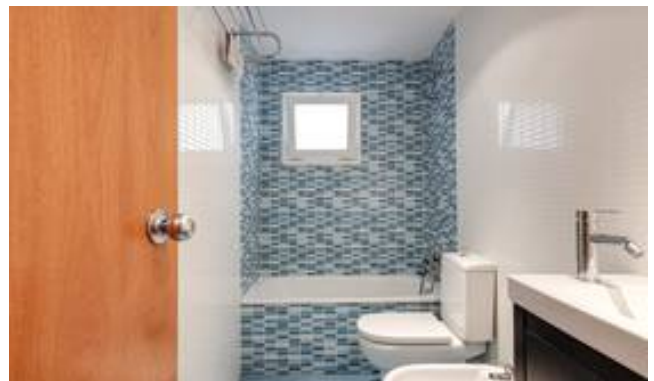

CARRER DEL MESTRE NICOLAU, 2
08021 BARCELONA

PHONE : +34 938 29 80 05
BARCELONA@BARNES-INTERNATIONAL.COM